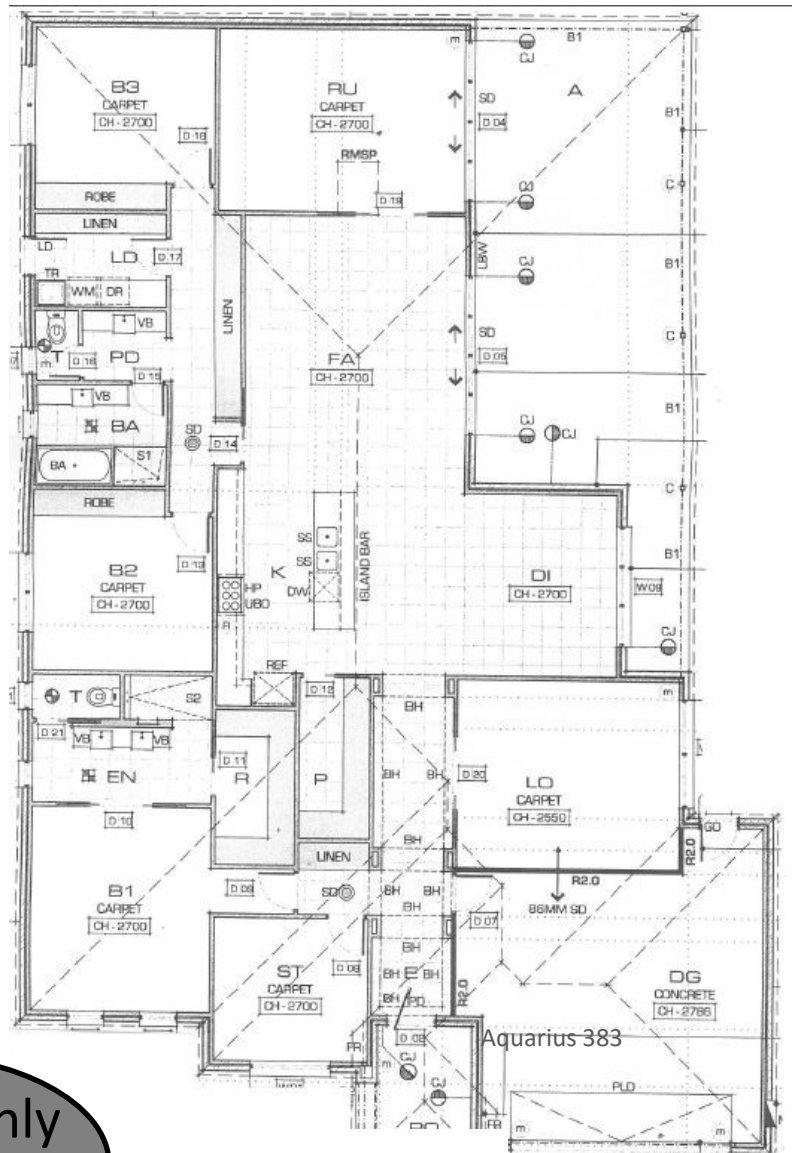

House Only
$468,000