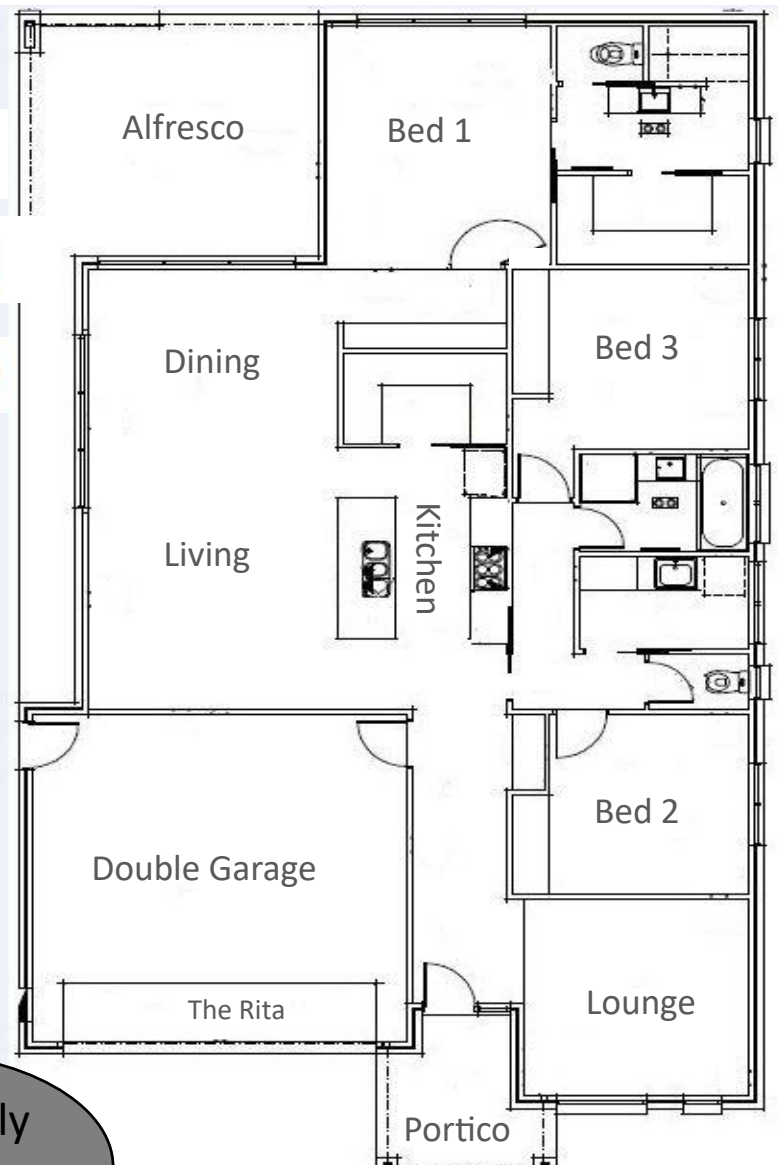

House Only
$340,000