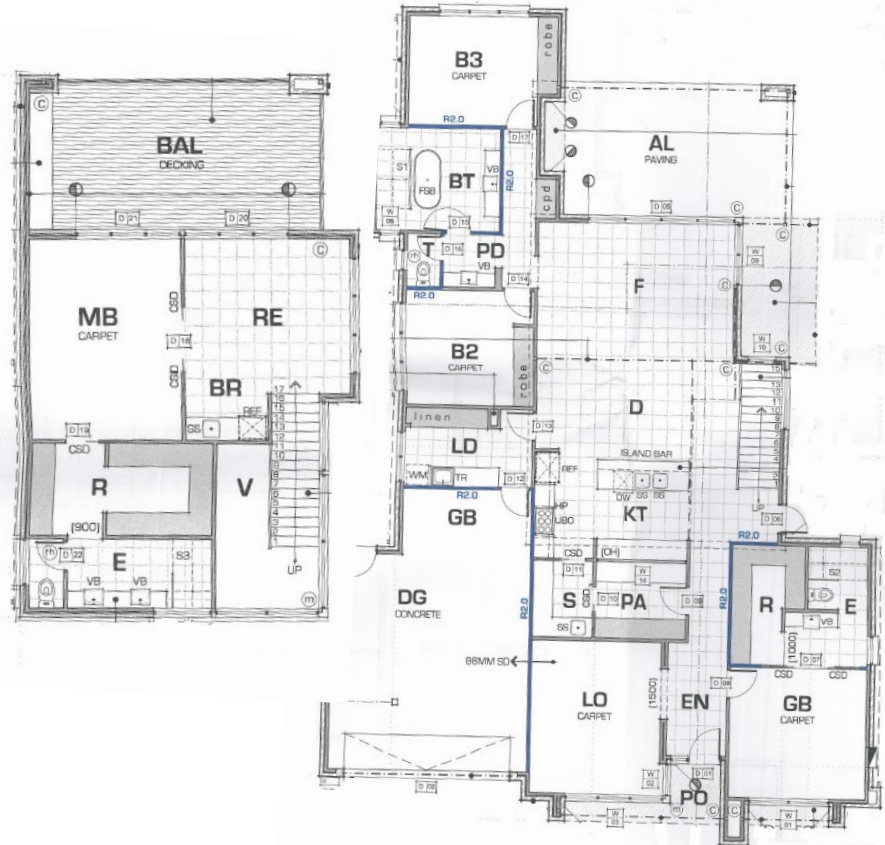

PHOTO FOR ILLUSTRATION PURPOSE ONLY

Take a Visual Tour
www.lockstar.com.au

THE CHAMELEON

Build On Your Land Or Ours

HOUSE ONLY PACKAGE

EXCEPTIONAL 2 STOREY HOME

"Your own sanctuary to unwind and relax"

FROM **\$731,000**

House Size: 46sqm

GOLD INCLUSIONS

- 4 Bedrooms
- 9' Ceilings ground floor & 8'6" top floor
- Luxurious Master Suite
- 3 Bathrooms
- 30 Downlights
- Double Auto Garage & Extra Storage
- Pebble Crete to perimeter & Alfresco
- Balcony with decking
- Large Open Living Spaces
- Reverse Cycle
- Large Walk in Pantry
- Wine Room Cellar
- Luxury living awaits.....