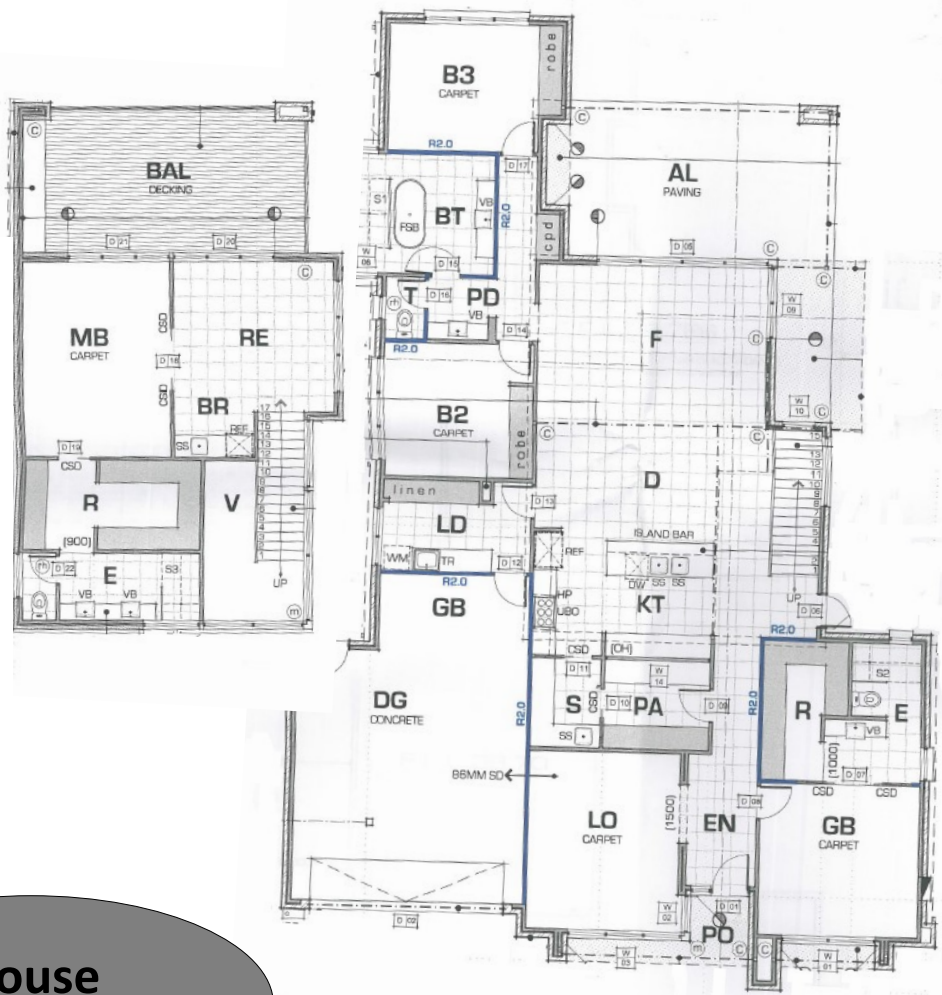

PHOTO FOR ILLUSTRATION PURPOSE ONLY

Take a Visual Tour
www.lockstar.com.au

THE CHAMELEON

Build On Your Land Or Ours

HOUSE ONLY PACKAGE

EXCEPTIONAL 2 STOREY HOME

"Your own sanctuary to unwind and relax"

FROM **\$661,000**

House Size: 46sqs

SILVER INCLUSIONS

- 4 Bedrooms
- Luxurious Master Suite
- 3 Bathrooms
- Double Auto Garage & Extra Storage
- Alfresco Area
- Balcony with decking
- Large Open Living Spaces
- Heating/Cooling
- Carpet & Tiles Throughout
- Large Walk in Pantry
- Wine Room Cellar