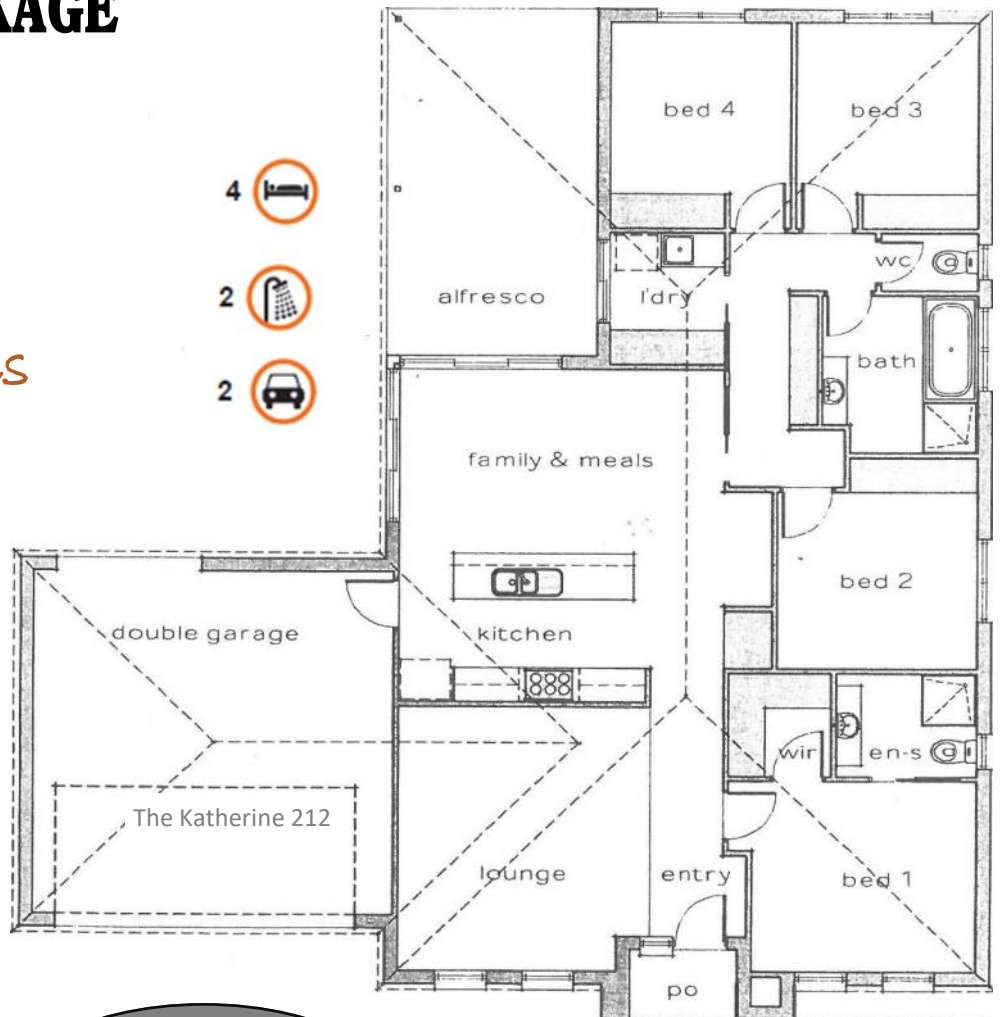

KATHERINE 212

BUILD ON YOUR LAND OR OURS

HOUSE ONLY PACKAGE

FROM **\$284,000**

House Size: 23sqs

Bronze Inclusions

- 4 Bedrooms
- 2 Bathrooms
- Spacious Living
- Large Alfresco
- Heating & Cooling
- Study Nook
- Auto Garage Door
- Flooring Throughout
- Plus Much More...

- 4 
- 2 
- 2 

House Only
\$284,000

*Prices may change without notice.