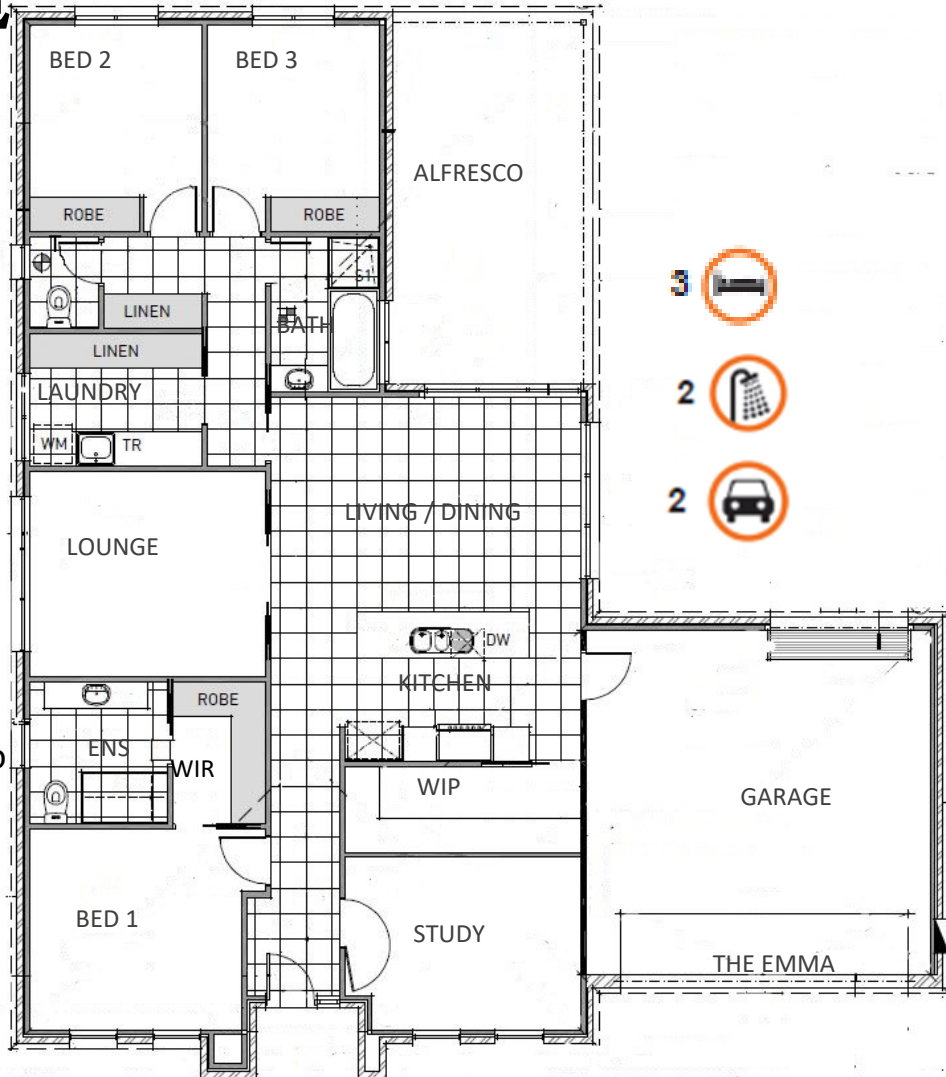

PHOTO FOR ILLUSTRATION PURPOSE ONLY

**THE EMMA**

Build on Your Land or Ours

**HOUSE ONLY PACKAGE**

FROM **\$340,000**

House Size: 24sqs

SILVER INCLUSIONS

- 3 Bedrooms
- 2 Bathrooms
- Dishwasher
- Separate lounge
- Ducted reverse cycle
- Double auto garage
- Paving to entire dwelling including patio
- Carpet and tiles throughout
- Plus Much More...