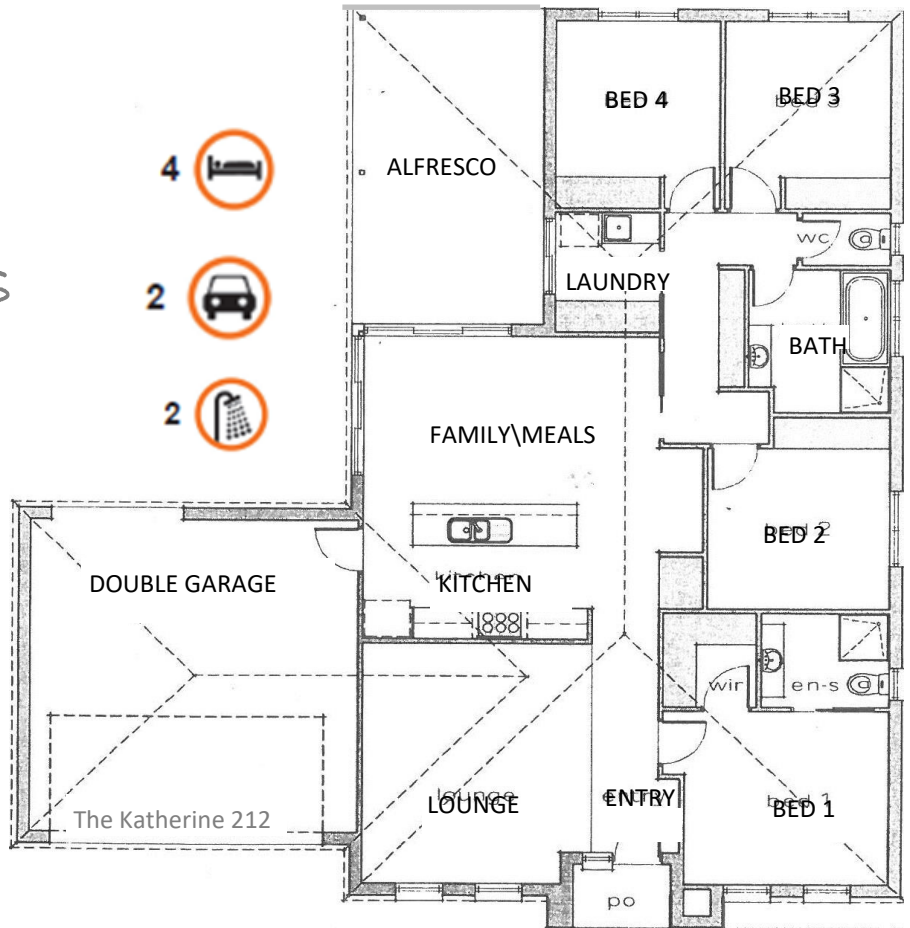

THE KATHERINE 212

To Build on Your Land or Ours

HOUSE ONLY PACKAGE

4 Bedroom Comfort

FROM **\$325,000**

House Size: 23sqm

SILVER INCLUSIONS

- 4 Bedrooms
- 2 Bathrooms
- Spacious Living & Dining
- Large Alfresco
- Reverse Cycle
- Dishwasher
- Study Nook
- Auto Garage Door
- Plus much more...

- 4
- 2
- 2

HOUSE ONLY
\$325,000

*Prices may change without notice.