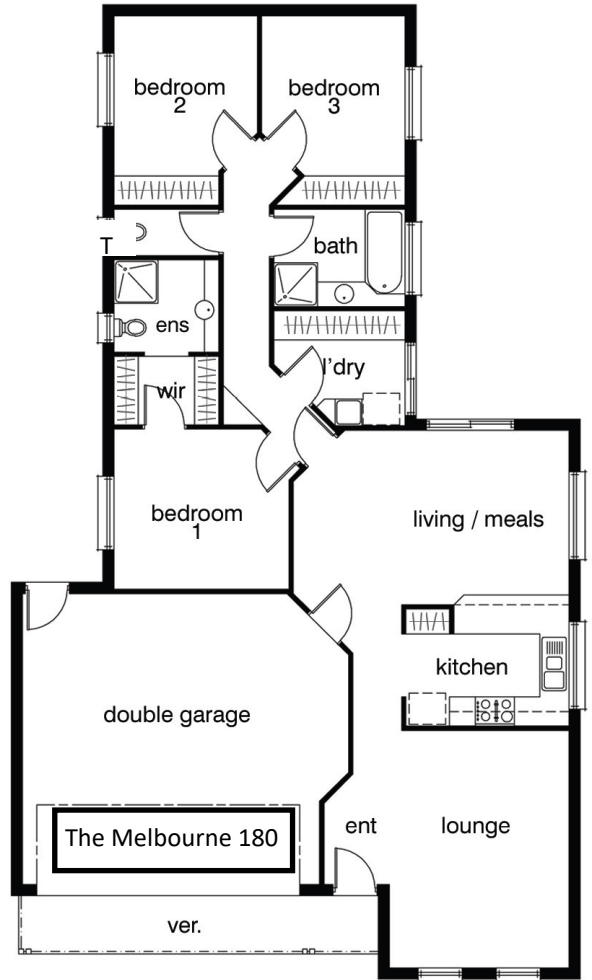

Picture for illustrative purposes only

The Melbourne 180

BUILD ON YOUR LAND OR OURS

HOUSE ONLY PACKAGE

FROM **\$296,000**

House Size: 19.5sqm

SILVER INCLUSIONS

- 3 Bedrooms
- 2 Bathrooms
- Open space meals living area
- Formal Lounge
- Reverse Cycle
- Auto Double Garage
- Concrete to perimeter of home