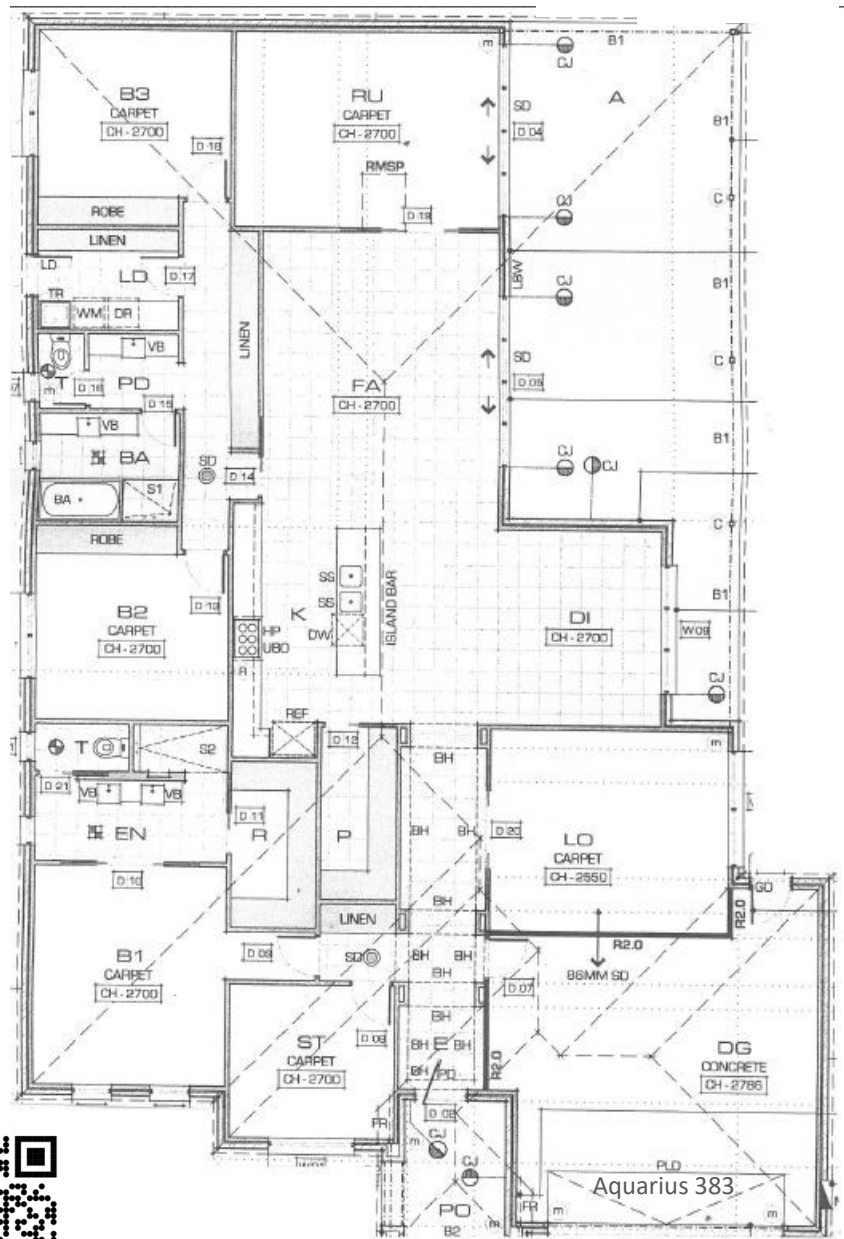

**THE AQUARIUS 383**

Build on Your Land or Ours

**HOUSE ONLY PACKAGE**

FROM **\$513,000**

House Size: 41sqm

**GOLD INCLUSIONS**

- 3 Bedroom & Study**
- 3 Living Areas**
- Open Plan Kitchen, Family & Dining**
- Walk In Pantry**
- Dishwasher**
- 9' Ceilings**
- Large Auto Garage**
- Large Alfresco**
- Pebblecrete to entire perimeter of home**
- 2.5 Bathrooms**
- Ducted Reverse Cycle**
- Carpet & Tiles throughout**