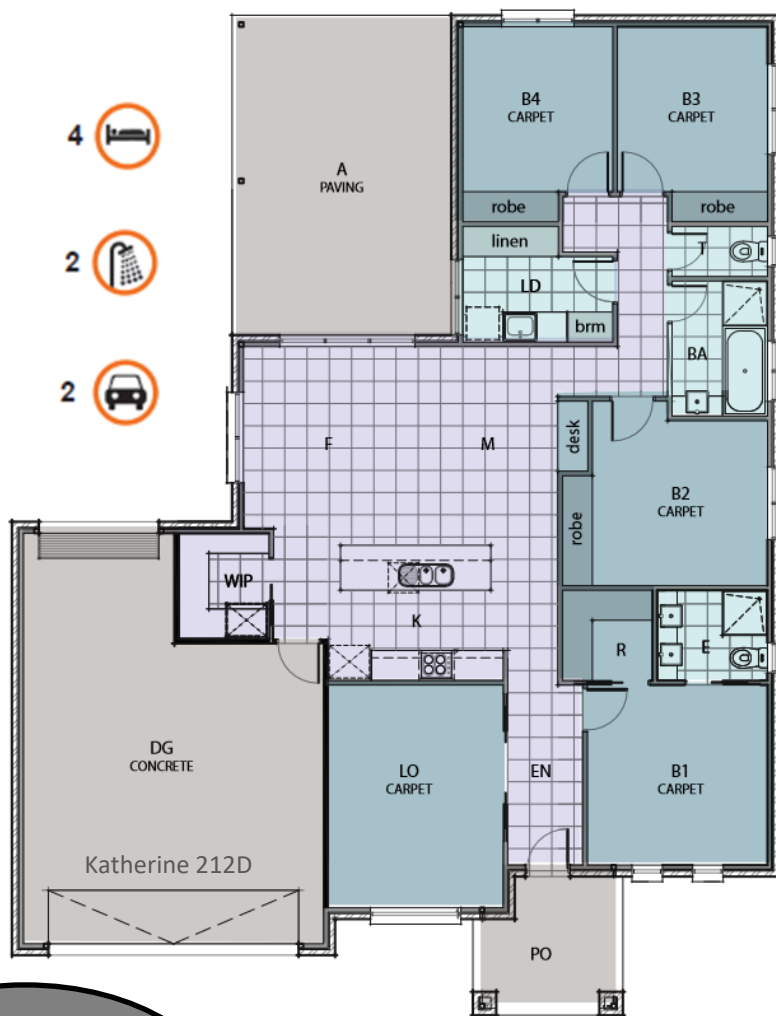

Photo for illustrative purposes only

THE KATHERINE 212D

To Build on Your Land or Ours

HOUSE ONLY PACKAGE

The Katherine 212D

FROM **\$393,000**

House Size: 26sqsq

GOLD INCLUSIONS

- 4 Bedrooms
- 2 Bathrooms
- 9ft ceilings
- Walk in pantry
- Dishwasher
- Carpet & Tiles Throughout
- Spacious living & Dining Area
- Alfresco
- Pebblecrete to entire perimeter
- Concrete Driveway (35m2)
- Reverse Cycle