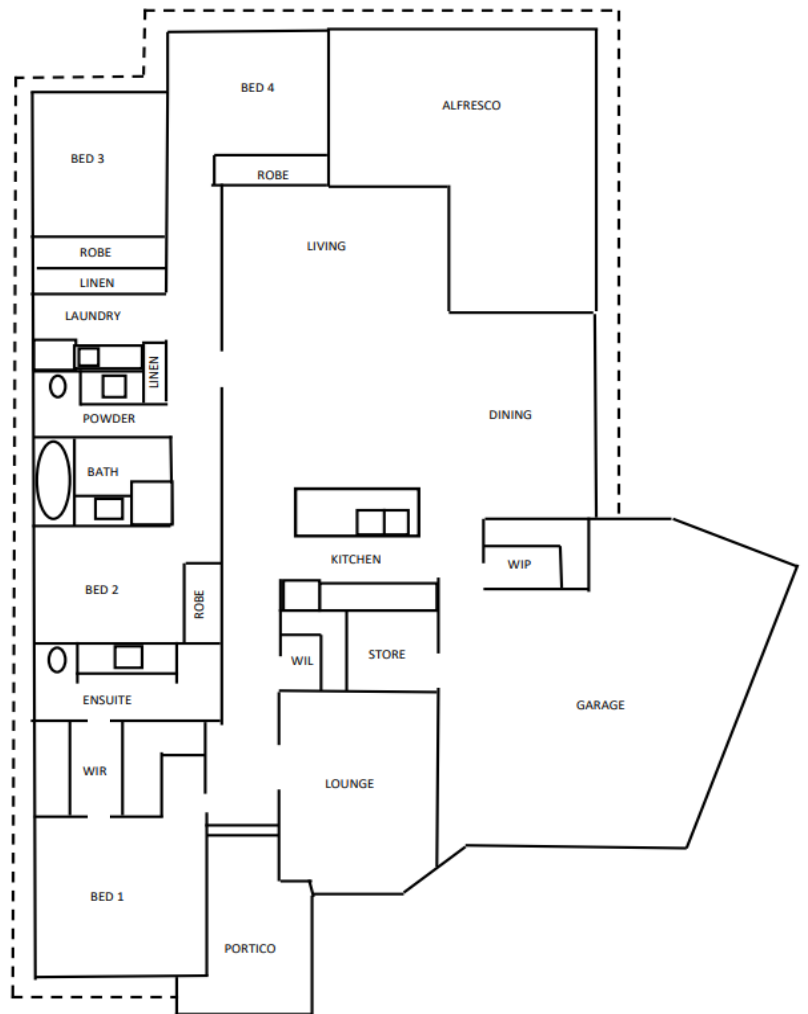

Photo for illustrative purposes only

THE AQUARIUS 8

Build on Your Land or Ours

HOUSE ONLY PACKAGE

FROM **\$426,000**

House Size: 35.5sqm

SILVER INCLUSIONS

- 4 Bedrooms
- 2 Bathrooms
- Dishwasher
- Walk In Pantry
- Separate Lounge Room
- Alfresco
- Spacious Living & Dining Area
- Reverse cycle
- Concrete to perimeter of home
- Tiles & Carpet throughout
- Plus Much More...