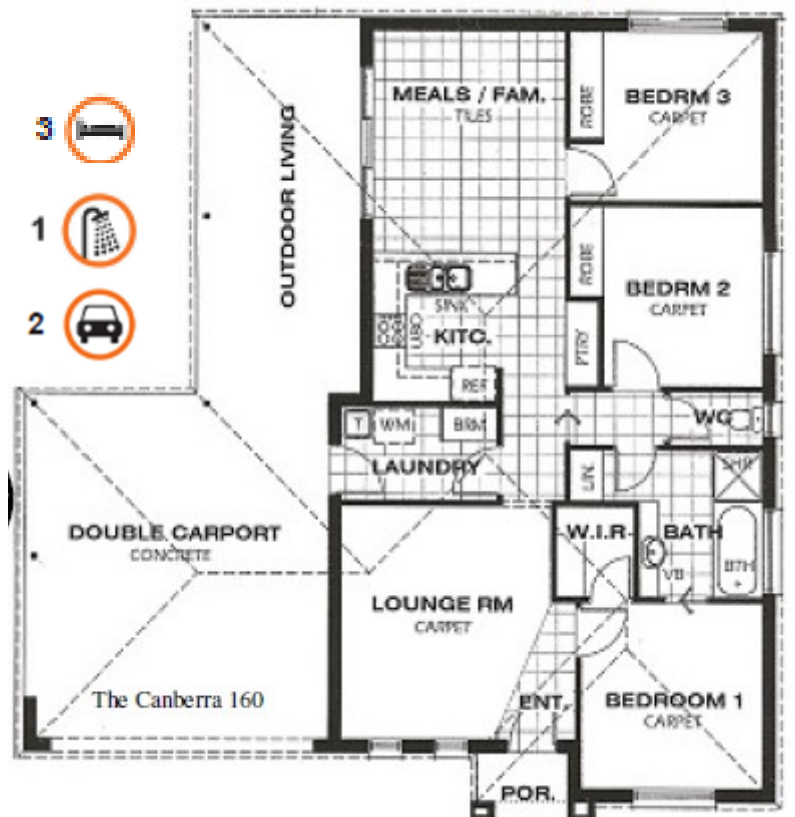

Photo for illustration purposes only

THE CANBERRA 160

Build on Your Land or Ours

HOUSE ONLY PACKAGE

FROM **\$233,000**

Great Value

House Size: 17sqs

BRONZE INCLUSIONS

- 3 Bedrooms
- 1 Bathroom
- Double Carport
- Open Plan Kitchen and Dining Area
- Large Outdoor Living Area
- Separate Lounge Room
- Heating & Cooling
- Paving to entire dwelling & Alfresco

*Prices may change without notice.