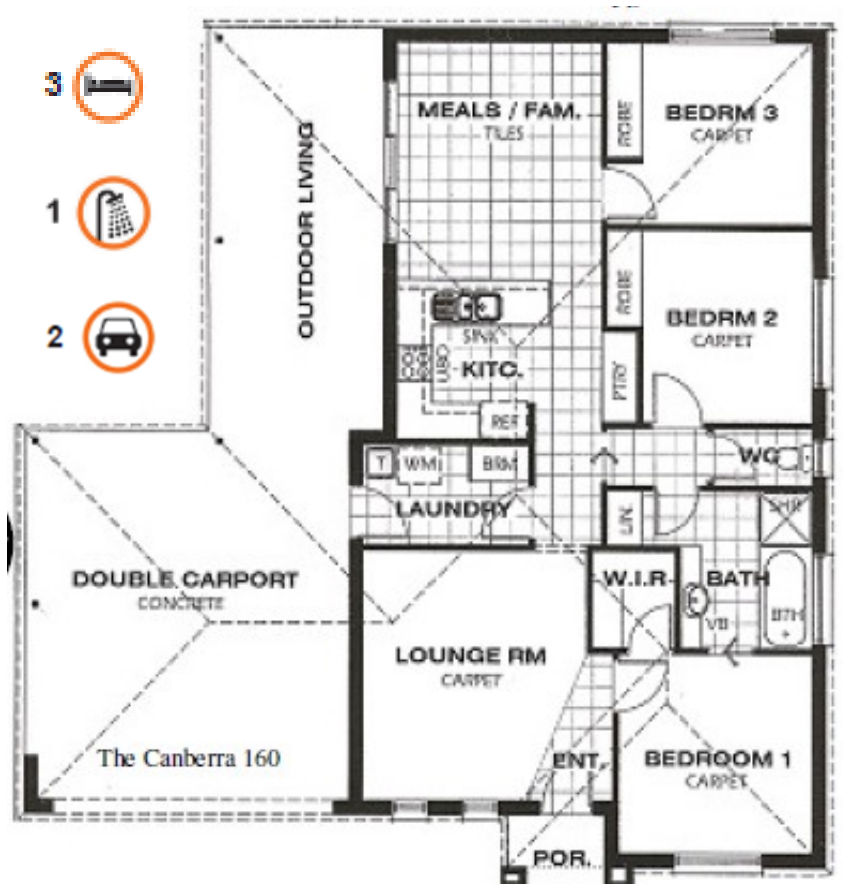

THE CANBERRA 160

Build on Your Land or Ours

HOUSE ONLY PACKAGE

SIMPLY STYLISH

FROM **\$267,000**

House Size: 17.2sqm

SILVER INCLUSIONS

3 Bedrooms

1 Bathroom

Double Garage

Open Plan Kitchen and Dining Area

Large Outdoor Living Area

Separate Lounge Room

Ducted Reverse Cycle Air Con

*Prices may change without notice.