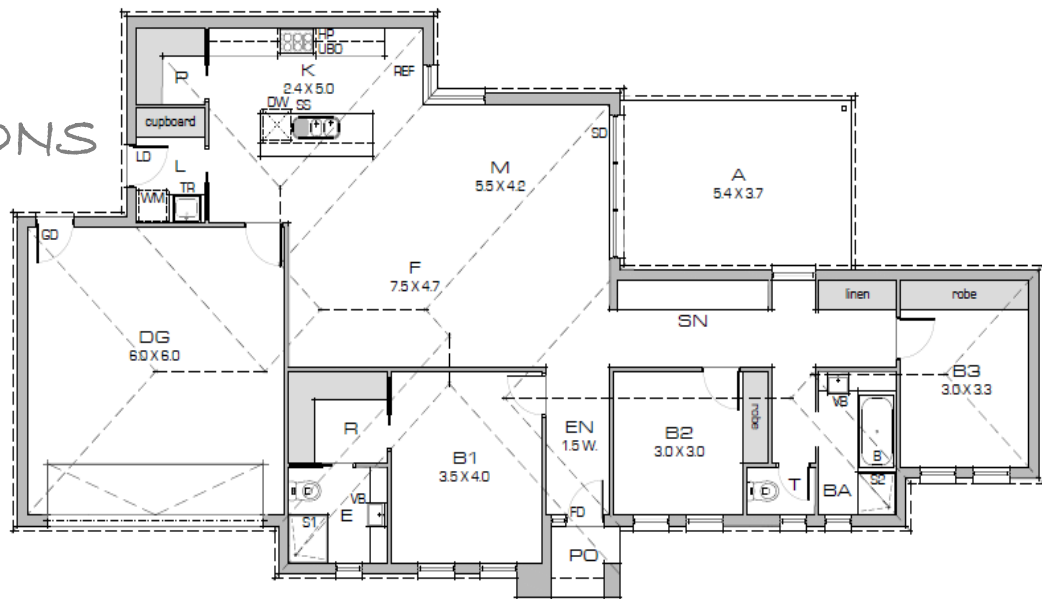

Photo for illustrative purposes only

THE KAITLYN 88

Build on Your Land or Ours

HOUSE ONLY PACKAGE

FROM **\$358,000**

House Size: 22sqsq

SILVER INCLUSIONS

- 3 Bedrooms**
- 2 Bathrooms**
- 20 Downlights**
- Skillion Roofline**
- Front Feature Lights**
- Reverse Cycle**
- Spacious living & Dining**
- Dishwasher**
- Walk-in Pantry**
- Study Nook**
- Double Auto Garage**
- Plus Much More...**