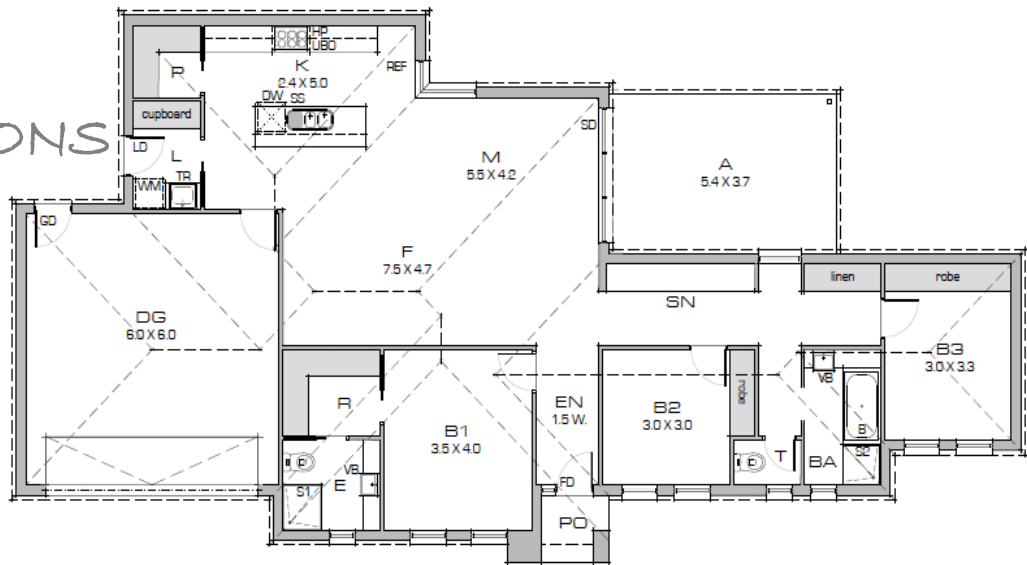

Photo for illustrative purposes only

THE KAITLYN 88

Build on Your Land or Ours

HOUSE ONLY PACKAGE

FROM **\$338,000** (Pitched Roof)

House Size: 22sqsq

SILVER INCLUSIONS

- 3 Bedrooms
- 2 Bathrooms
- Reverse Cycle
- Spacious living & Dining
- Dishwasher
- Walk-in Pantry
- Study Nook
- Double Auto Garage
- Plus Much More...