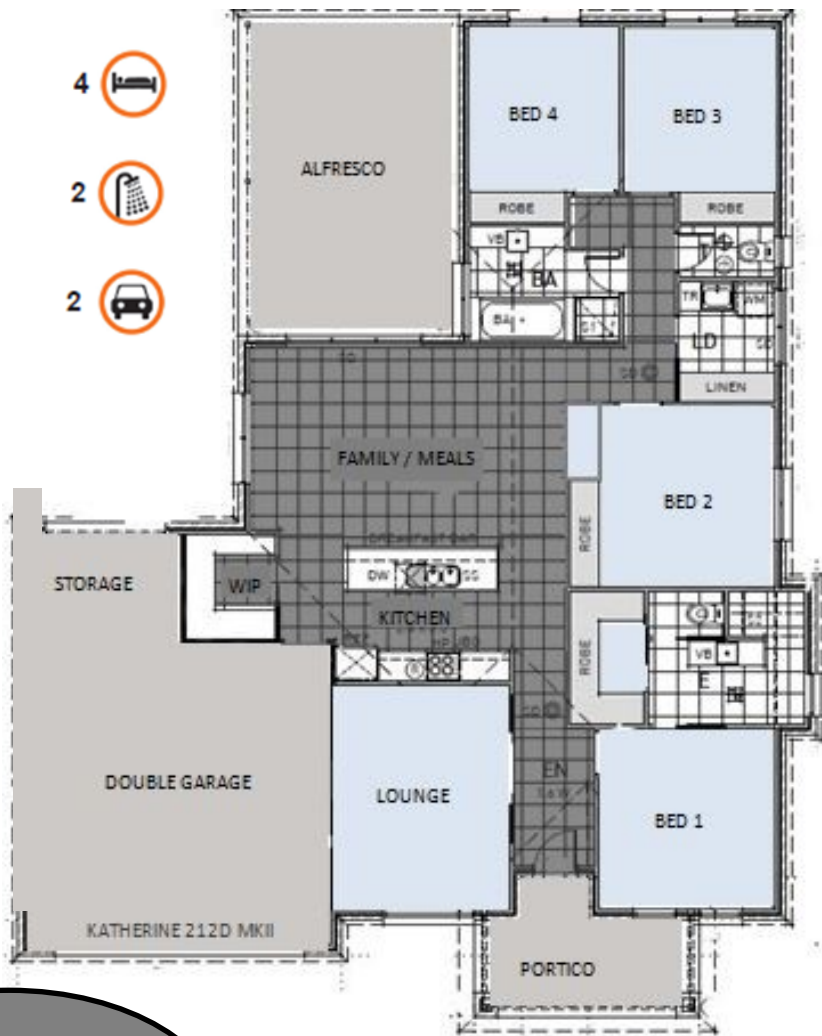

House Only
$357,000

*Prices may change without notice.