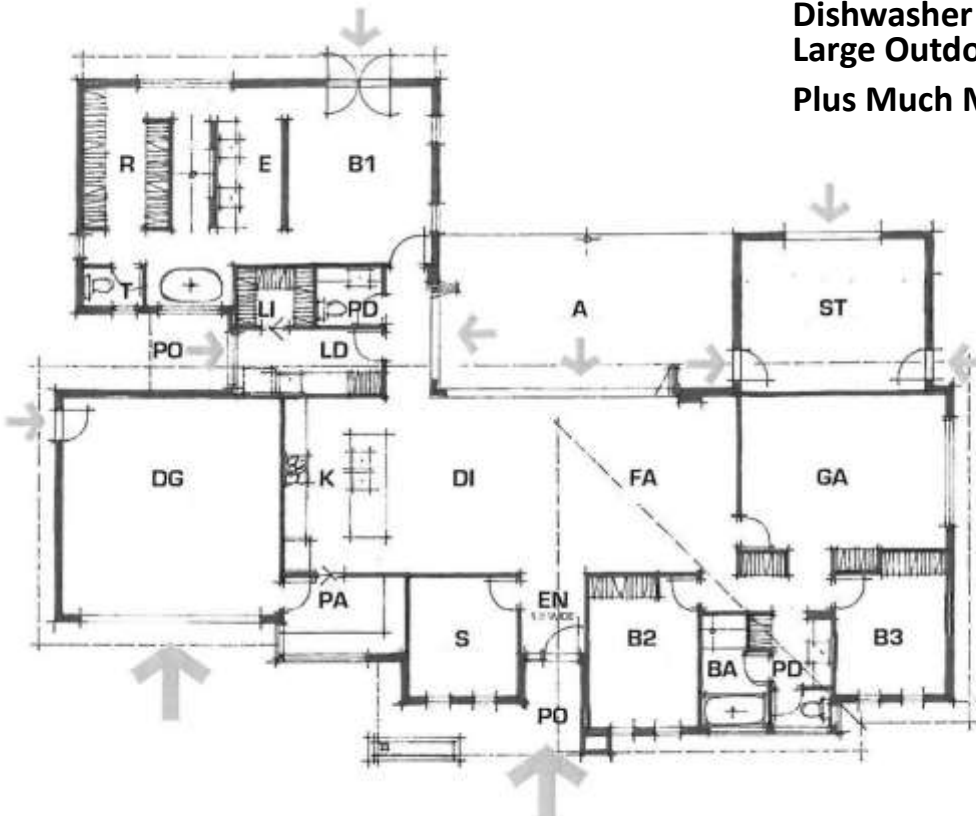

Photo for illustration purposes only

### HOUSE ONLY PACKAGE

FROM \$519,000

House Size: 38sqs

### SILVER INCLUSIONS

- Luxury Master Retreat
- 3 Bedrooms + Study
- Games Room + Studio
- Custom Designed Skillion Roofline
- Double Garage
- Ducted Reverse Cycle
- Walk-in pantry
- Dishwasher
- Large Outdoor Entertaining Area
- Plus Much More...