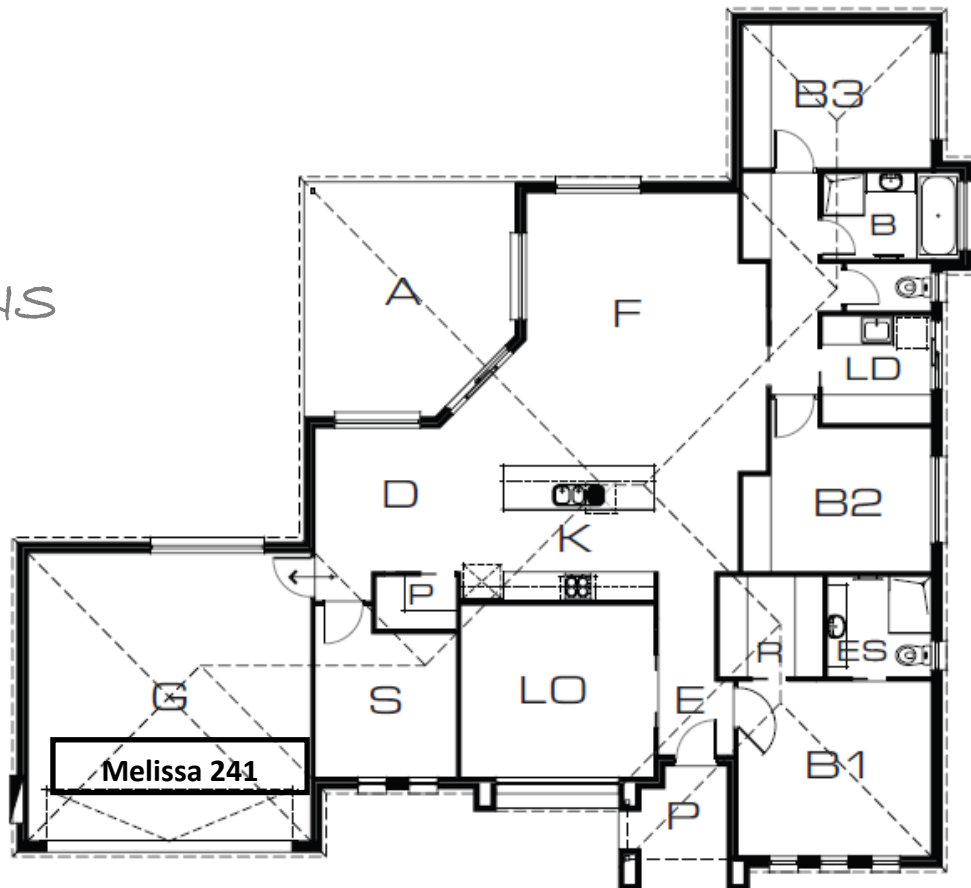

Photo for illustrative purposes only

THE MELISSA 241

Build on Your Land or Ours

HOUSE ONLY PACKAGE

FROM **\$362,000**

House Size: 26sqs

SILVER INCLUSIONS

- 10 Downlights
- Study
- Separate lounge
- Render & Brick
- Remote control entry garage door
- Reverse Cycle
- Carpet/Tiles
- Paving to entire perimeter