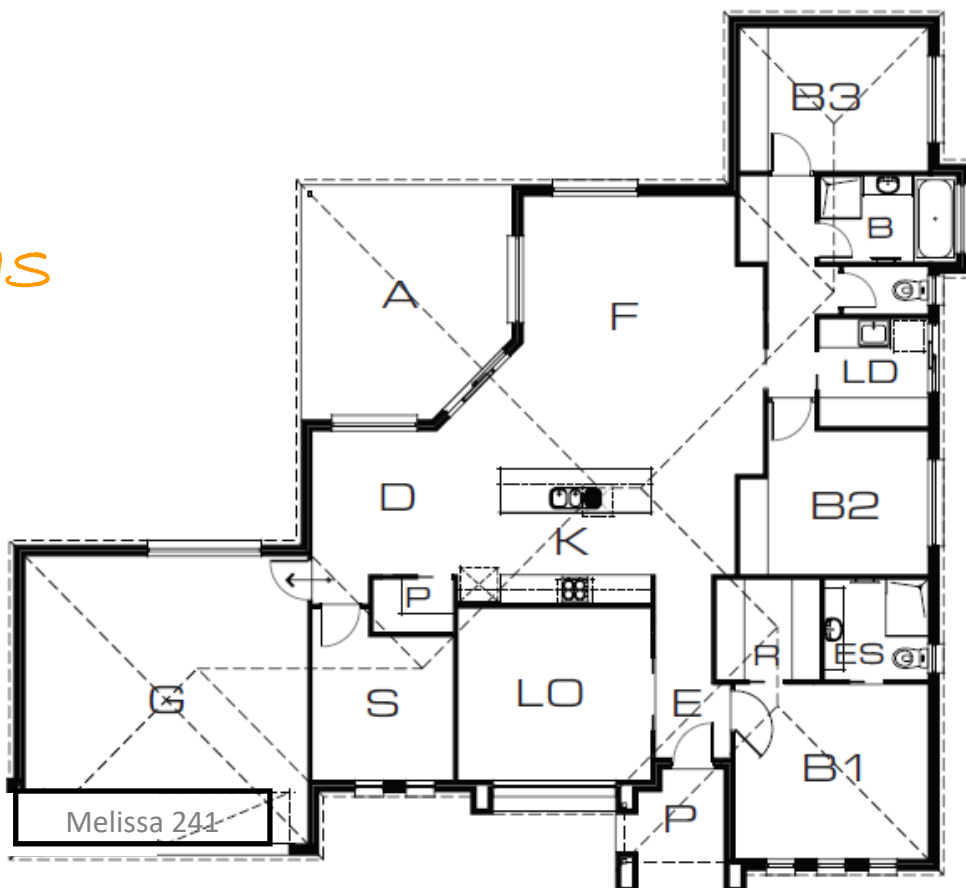

Photo for illustrative purposes only

THE MELISSA 241

Build on Your Land or Ours

HOUSE ONLY PACKAGE

FROM **\$408,000**

House Size: 26sqs

GOLD INCLUSIONS

- 3 Bed
- 2 Bath
- Study
- Led Downlights
- Render & Brick
- Double Auto Garage
- Reverse Cycle
- Carpet/Tiles
- Alfresco Area
- Pebblecrete
- Plus Much More...