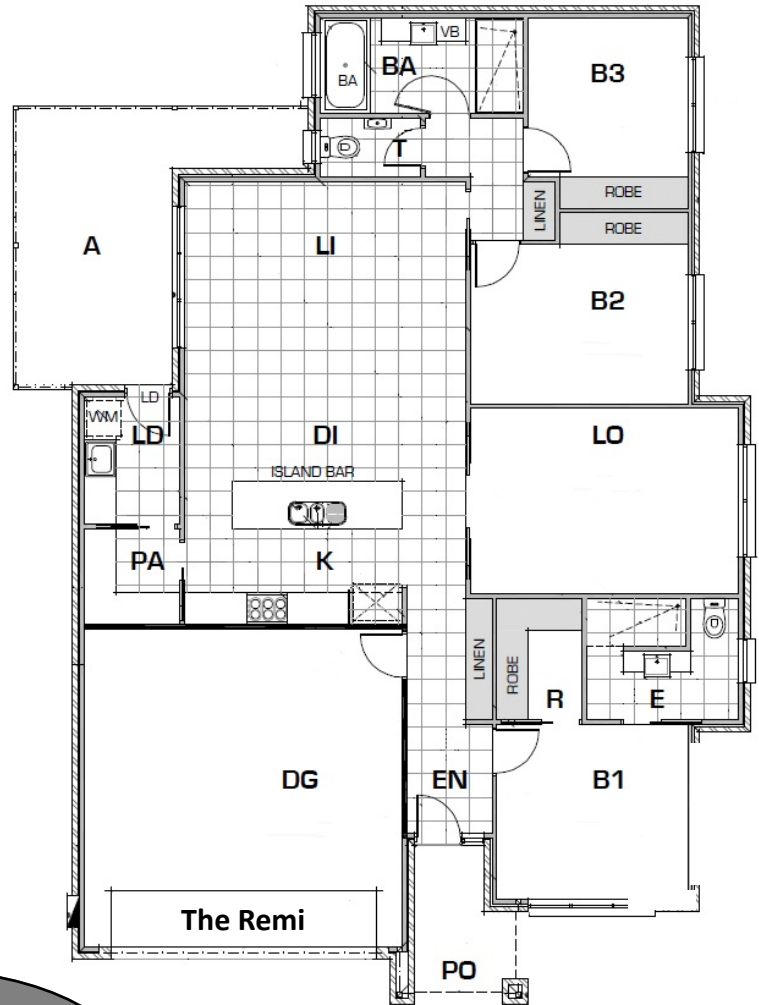

Photo for illustrative purposes only

THE REMI

Build on Your Land or Ours

HOUSE ONLY PACKAGE

FROM **\$329,000**

House Size: 23sqs

SILVER INCLUSIONS

- 3 Bedrooms
- 2 Bathroom
- WIP
- 2 Living Areas
- Dishwasher
- Tiles and Carpet
- Double Auto Garage
- Concrete Driveway
- Ducted Reverse Cycle