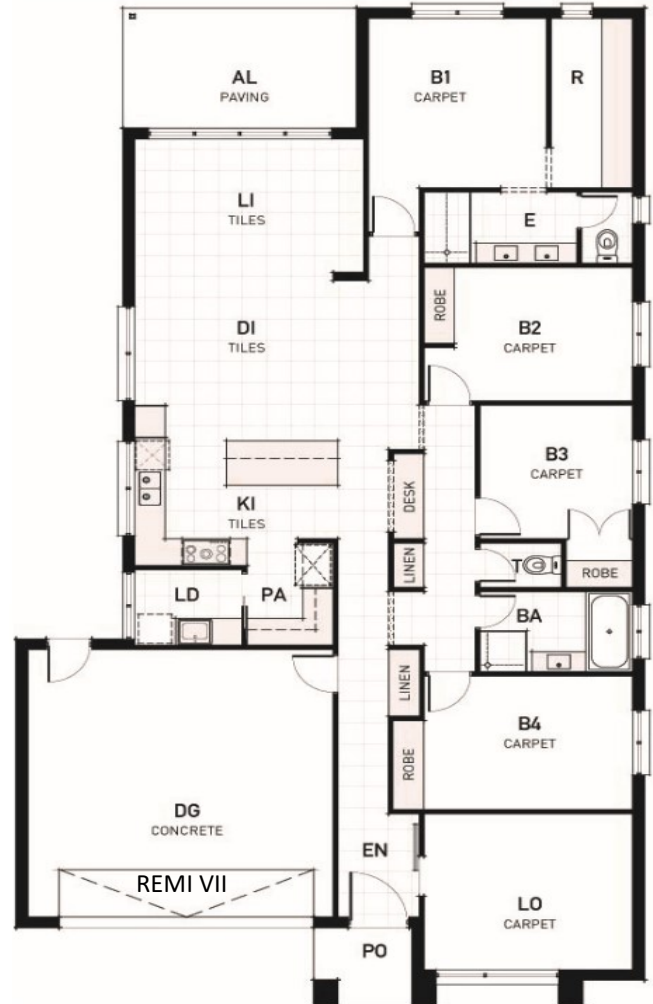

Photo for illustrative purposes only

THE REMI VII

Build on Your Land or Ours

HOUSE ONLY PACKAGE

FROM **\$355,000**

House Size: 25sqs

SILVER INCLUSIONS

- 4 Bedrooms**
- 2 Bathroom**
- WIP**
- 2 Living Areas**
- Dishwasher**
- Tiles and Carpet**
- Double Auto Garage**
- WIP**
- Ducted Reverse Cycle**