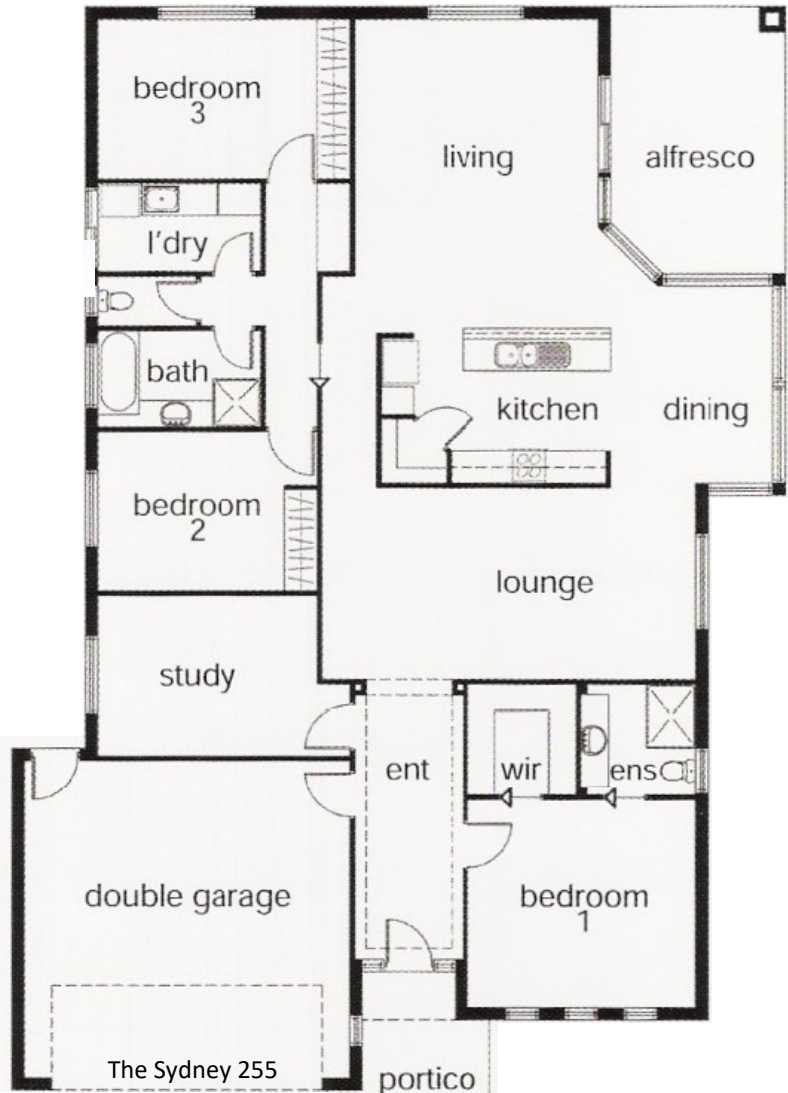

Photo for illustrative purposes only

The Sydney 255

Build on Your Land or Ours

**HOUSE ONLY PACKAGE**

FROM **\$325,000**

House Size: 27sqm

**BRONZE INCLUSIONS**

- 3 bedrooms plus study
- 2 bathrooms
- 2 Living Areas
- Large double Auto Garage
- Flooring Throughout
- Spacious entertainment area
- Heating/Cooling
- Plus Much More

3 - 2 2

\*Prices may change without notice.