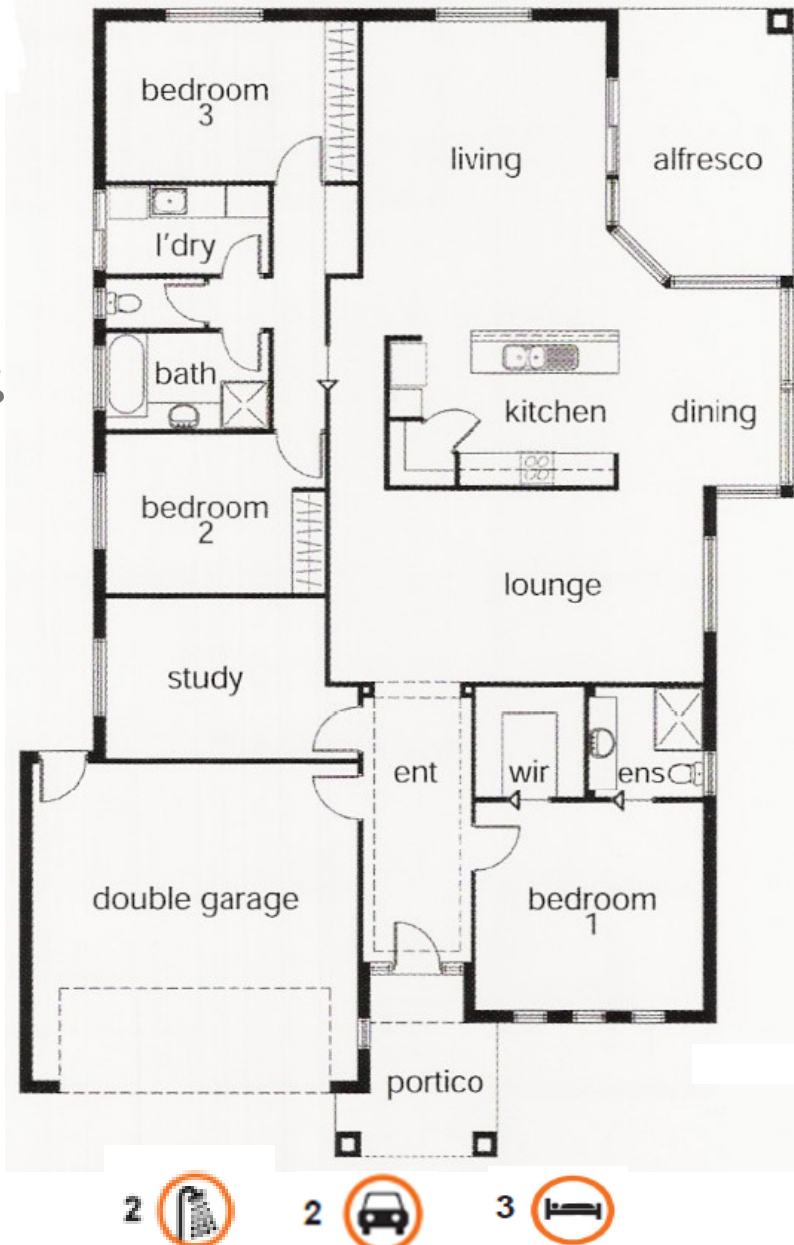

Photo for illustrative purposes only

The Sydney 255

Build on Your Land or Ours

## HOUSE ONLY PACKAGE

FROM **\$366,000**

House Size: 27sqs

### SILVER INCLUSIONS

- 3 bedrooms plus study
- 2 bathrooms
- 2 Living Areas
- Large double Auto Garage
- Dishwasher
- Flooring Throughout
- Spacious entertainment area
- Reverse Cycle Heating/Cooling
- 10 Downlights
- Plus Much More