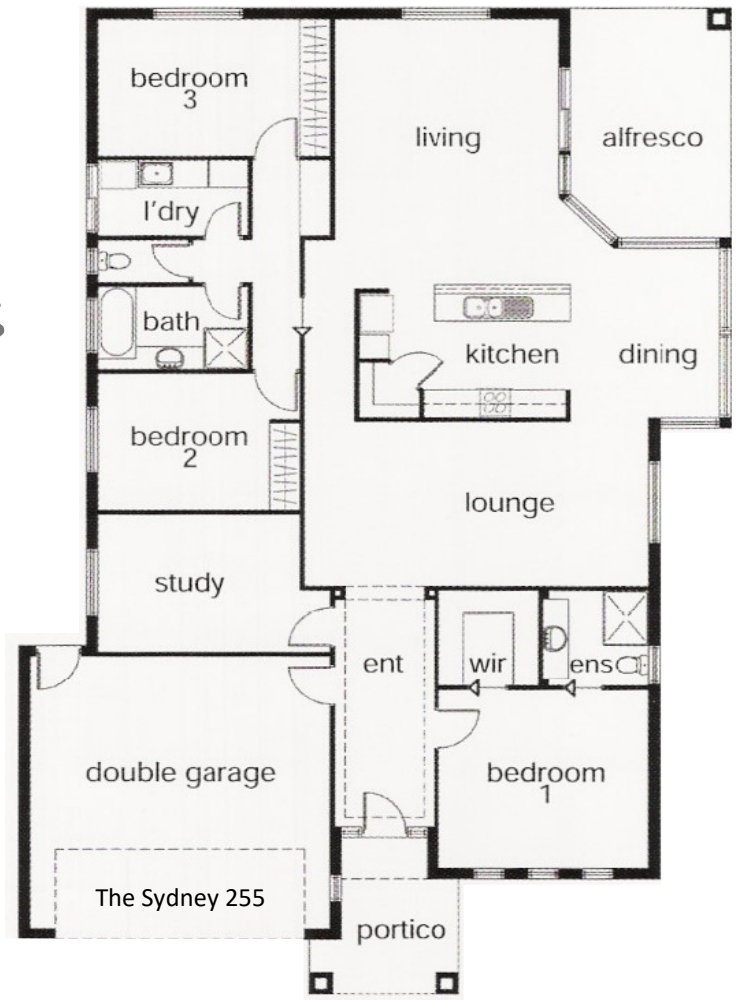

*Prices may change without notice.