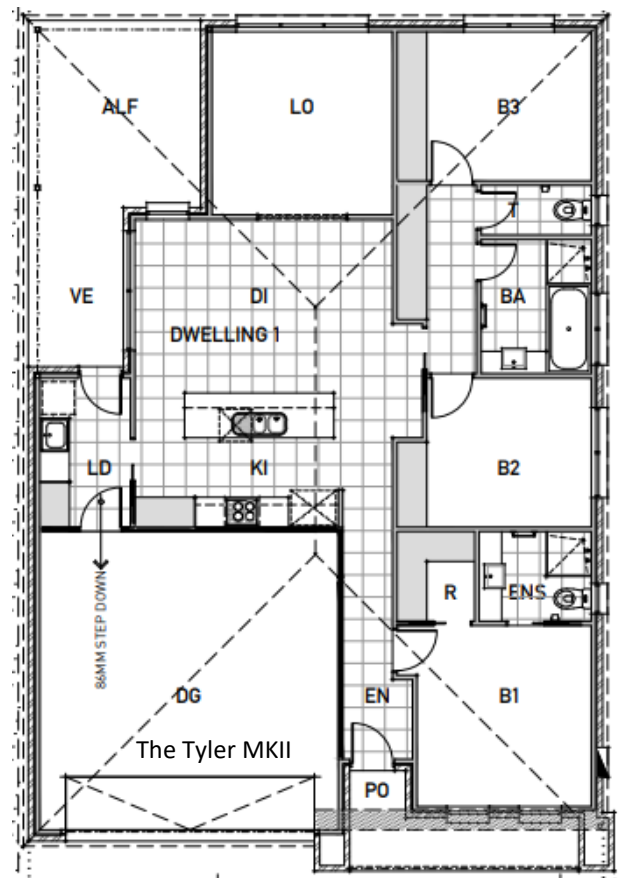

Photo for illustrative purposes only

THE TYLER MKII

Build on Your Land or Ours

HOUSE ONLY PACKAGE

Affordable & Stylish

FROM **\$306,500**

House Size: 21sqm

SILVER INCLUSIONS

- 3 Bedrooms**
- 2 Bathrooms**
- WIR to main**
- Reverse Cycle Heating & Cooling**
- Dishwasher**
- \$12,000 Joinery Allowance**
- Carpet and Tiles throughout**
- Double Auto Garage**
- 8' 6" Ceiling Height**