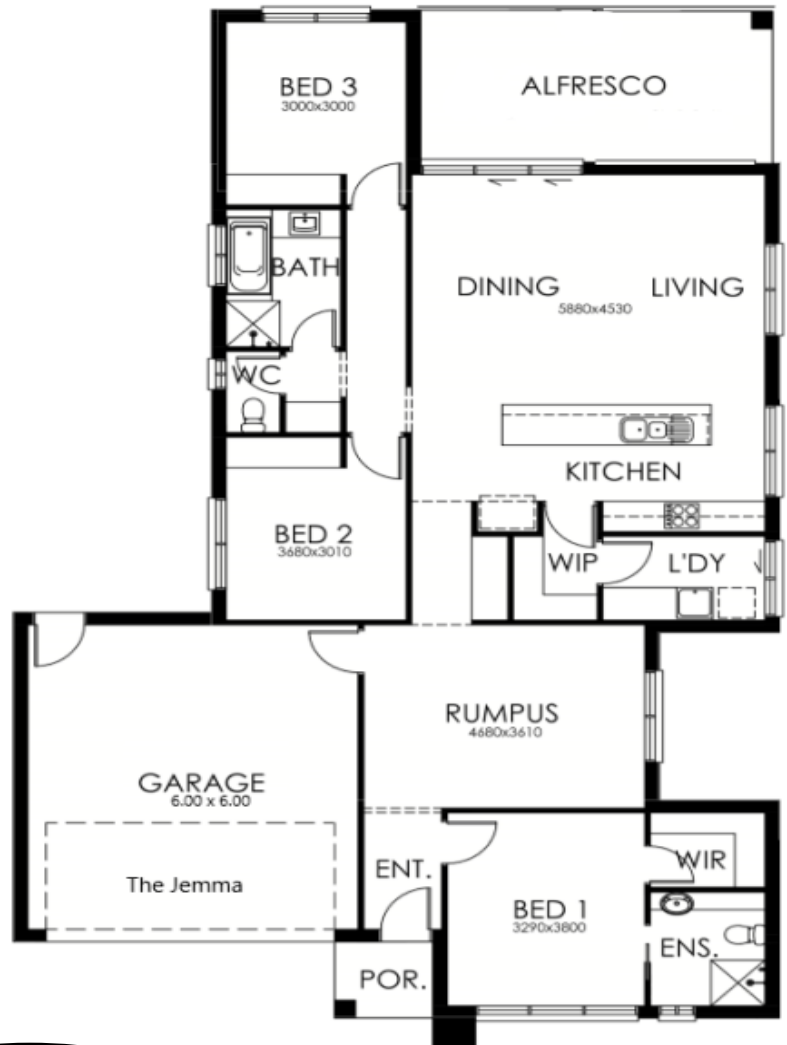

Photo for Illustration Purposes Only

THE JEMMA

Build On your Land Or Ours

HOUSE ONLY PACKAGE

FROM **\$288,000**

House Size: 23sqsq

Bronze Inclusions

- 3 Bedrooms**
- 2 Bathrooms**
- Auto Garage Door**
- Large Outdoor Living Area**
- Rumpus Room**
- Air Conditioning & Gas Heating**
- Vinyl Planks**
- Paving**