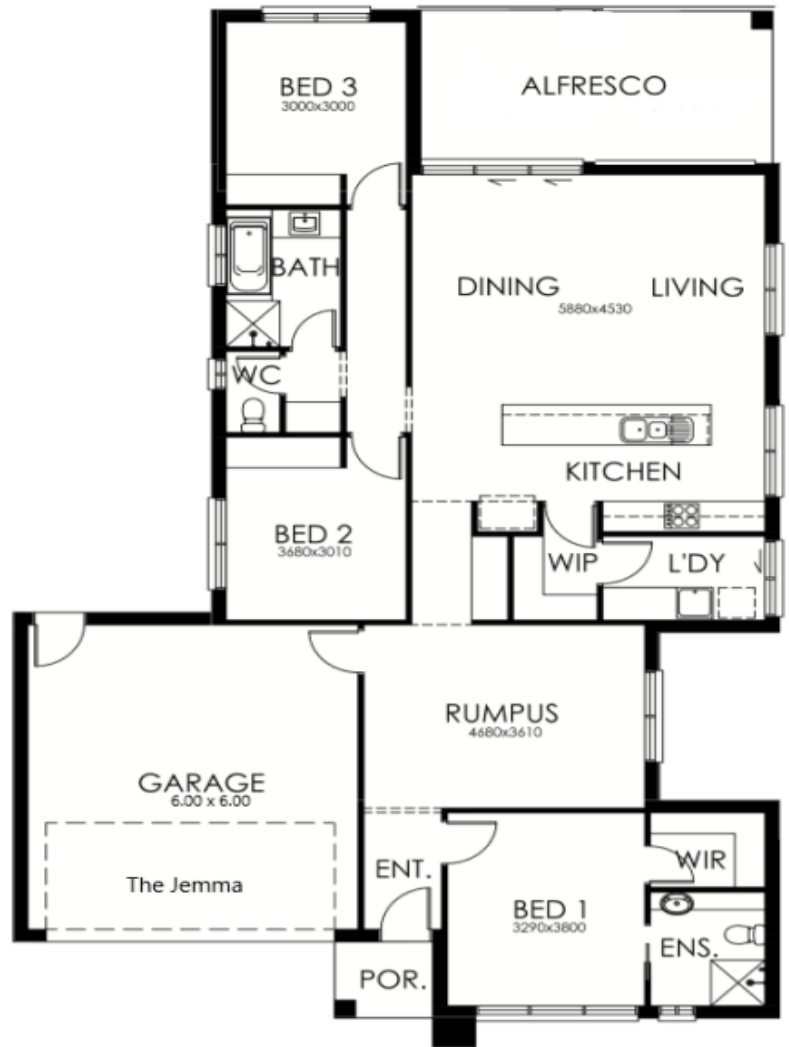

Photo for Illustration Purposes Only

**THE JEMMA**

**Build On your Land Or Ours**

**HOUSE ONLY PACKAGE**

FROM **\$319,000**

House Size: 23sqs

*Silver Inclusions*

- 3 Bedrooms**
- 2 Bathrooms**
- Auto Garage Door**
- Large Outdoor Living Area**
- Rumpus Room**
- Reverse Cycle**
- 10 Downlights**
- Dishwasher**