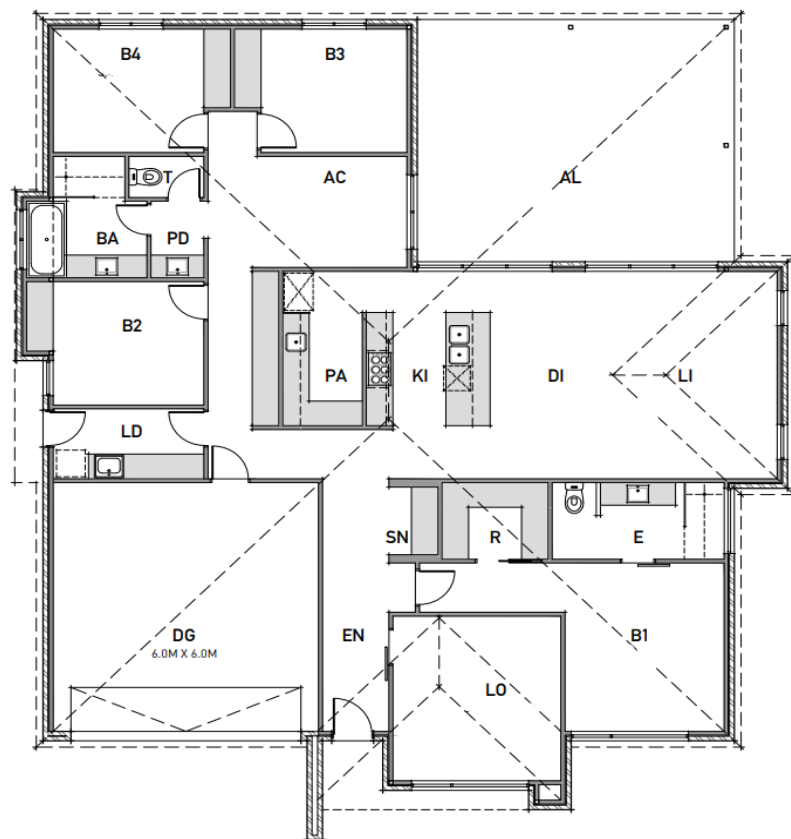

Photo for illustrative purposes only

THE KIDMAN

Build on Your Land or Ours

HOUSE ONLY PACKAGE

STYLISH & MODERN

FROM **\$423,000**

House Size: 35sqs

SILVER INCLUSIONS

- 4 Bedrooms
- 2 Bathrooms
- Dishwasher
- 15 Downlights
- Alfresco
- Heating/Cooling
- Carpet & Tiles throughout
- Study Nook
- Double Auto Garage
- 4 Front Feature Lights
- Fencing

House
\$423,000

*Prices may change without notice.