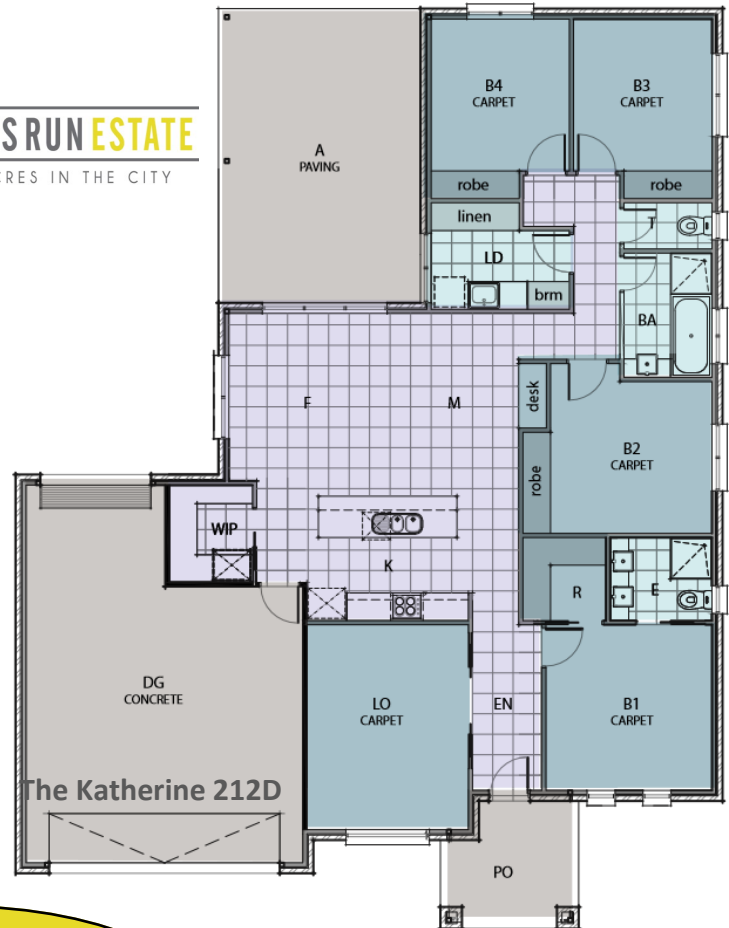

Photo for illustrative purposes only

HENRYS RUN

Lot 25 Matilda Place

HOUSE & LAND PACKAGE

FROM **\$713,000**

Land Size: 2014m2 House Size: 26sqsq

HENRYS RUN ESTATE
HALF ACRES IN THE CITY

GOLD INCLUSIONS

- 4 Bedrooms
- 2 Bathrooms
- Carpet & Tiles throughout
- Dishwasher
- Alfresco
- Walk in pantry
- Spacious living & Dining Area
- Reverse Cycle
- Plus Much More...

House \$393,000
Land \$320,000

*Prices may change without notice.