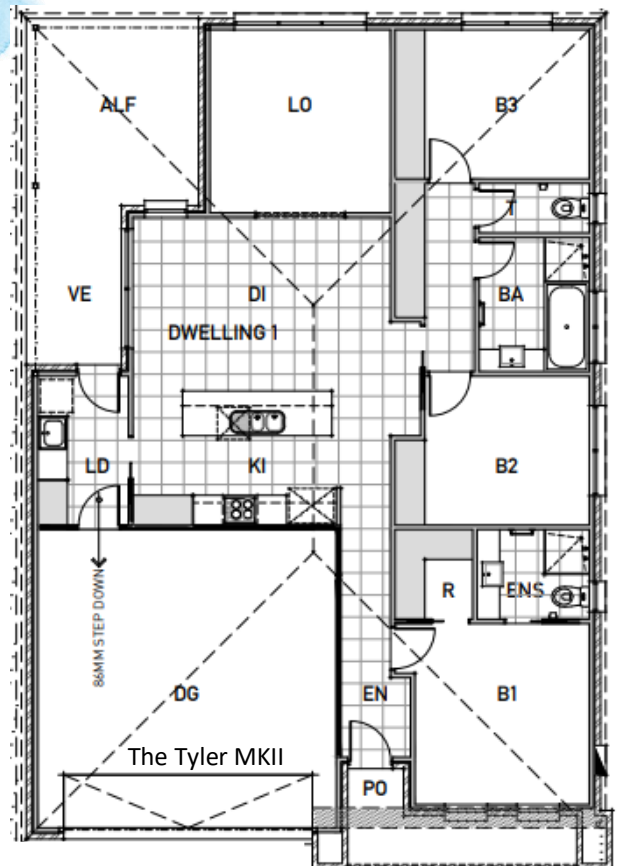

Photo for illustrative purposes only

BLUE SKY HEIGHTS ESTATE

LOT 26 Blue Sky Heights

HOUSE & LAND PACKAGE

FROM **\$461,500**

Land Size: 407m² House Size: 21sqm
SILVER INCLUSIONS

3 Bedrooms

2 Bathrooms

WIR to main

Reverse Cycle Heating & Cooling

Dishwasher

\$12,000 Joinery Allowance

Carpet and Tiles throughout

Concrete Crossover

Double Auto Garage

8' 6" Ceiling Height