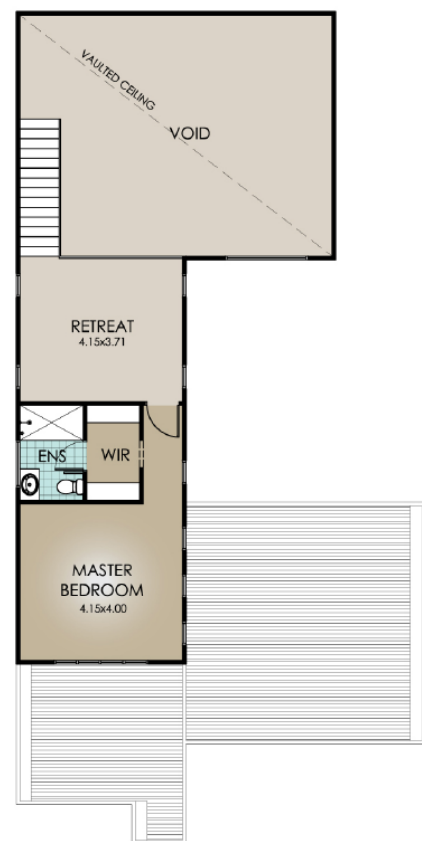

3

2

2

House $506,000
Land $320,000

*Prices may change without notice.