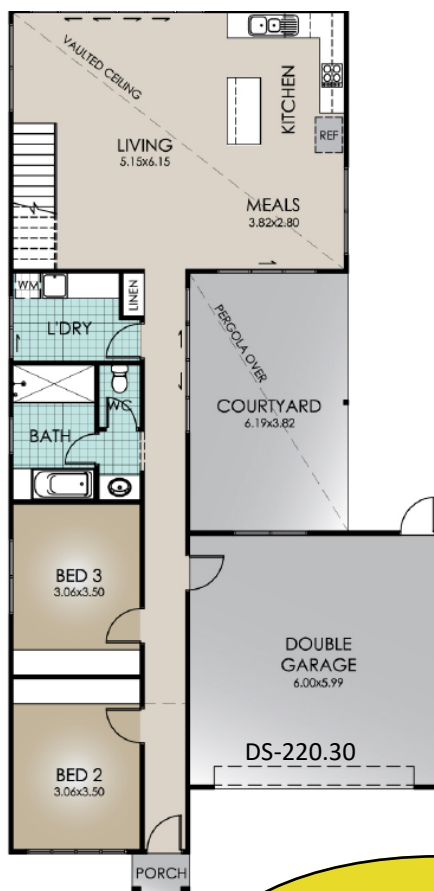

3

2

2

House $506,000
Land $320,000

*Prices may change without notice.