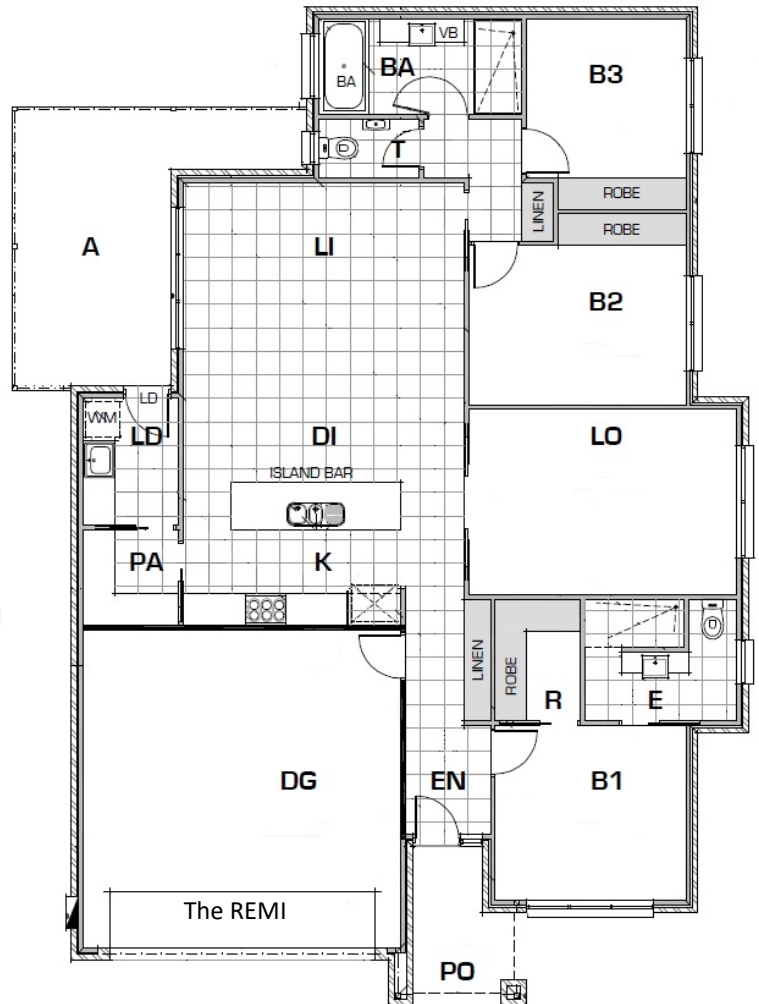

Photo for illustrative purposes only

BLUE SKY HEIGHTS ESTATE **LOT 1 Blue Sky Heights**

HOUSE & LAND PACKAGE

FROM \$504,000

Land Size: 639m2 House Size: 23sqsq

SILVER INCLUSIONS

- 3 Bedrooms
- 2 Bathroom
- WIP
- 2 Living Areas
- Dishwasher
- Tiles and Carpet
- Double Auto Garage
- Ducted Reverse Cycle