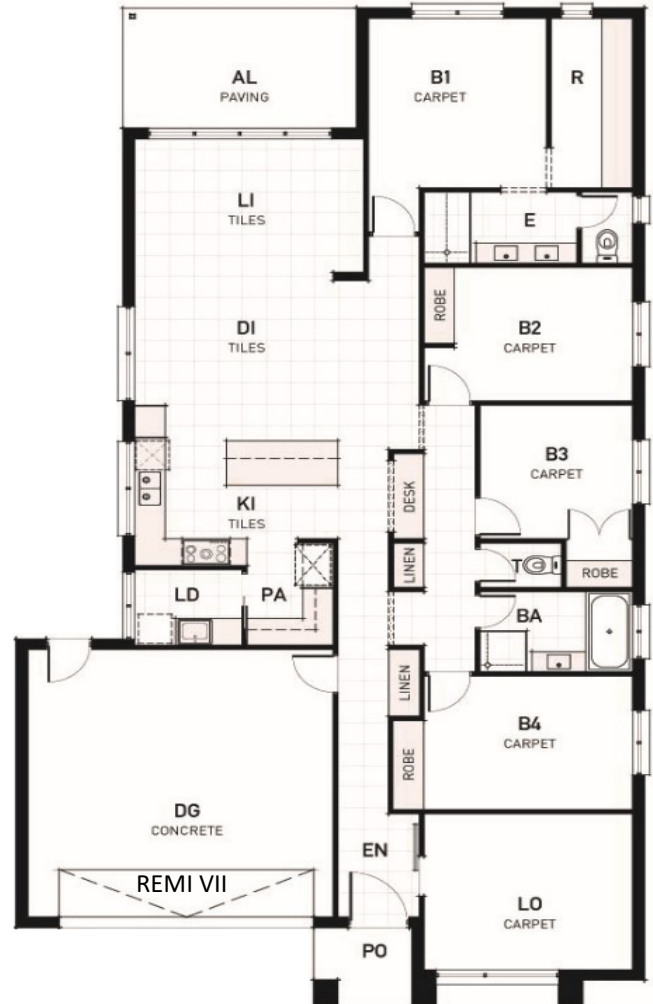

Photo for illustrative purposes only

**THE REMI VII**

Build on Your Land or Ours

**HOUSE ONLY PACKAGE**

FROM **\$445,000**

House Size: 25sqs

*SILVER INCLUSIONS*

- 4 Bedrooms**
- 2 Bathroom**
- WIP**
- 2 Living Areas**
- 20 Downlights**
- Dishwasher**
- Tiles and Carpet**
- Double Auto Garage**
- WIP**
- Ducted Reverse Cycle**