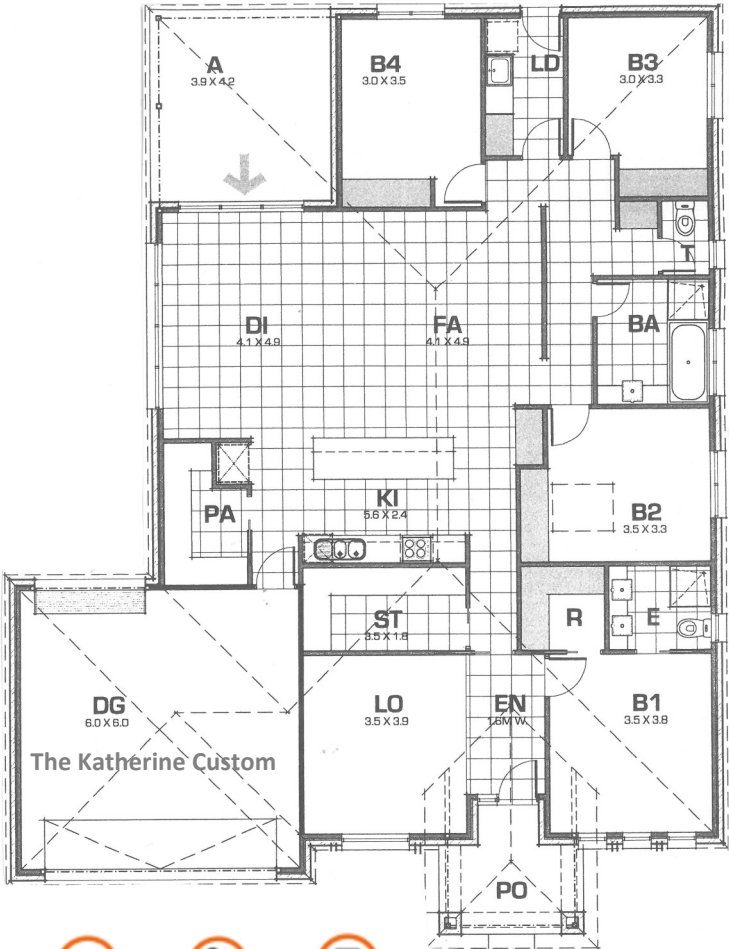

★★★★★
7 Star Energy Rating

Photo for illustrative purposes only

HENRYS RUN Lot 29 Matilda Place

HOUSE & LAND PACKAGE

FROM **\$808,000**

Land Size: 2013m2 House Size: 27sqsq

SILVER INCLUSIONS

- 4 Bedrooms
- 2 Bathrooms
- Study
- Large Walk in pantry
- Spacious living & Dining Area
- 20 Downlights
- Flooring throughout
- Paved Alfresco
- Paving to entire perimeter
- Heating/Cooling
- PLUS MUCH MORE